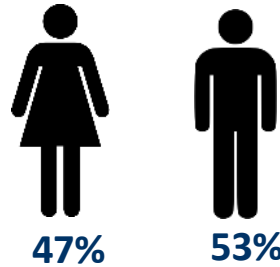

AGE

GENDER

RACE

HOUSEHOLD INCOME

SEM

MATRIC: 24%
TERTIARY : 45%

WORKING: 59%

38% OWN/USE/MANTAIN
BOUGHT NEW: 82%
HAVE 2 VEHICLES IN HH: 20%