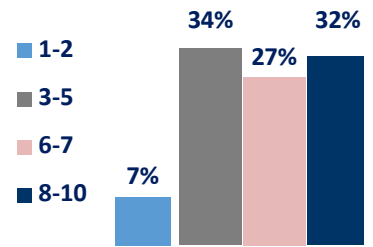

AGE

GENDER

RACE

HOUSEHOLD INCOME

SEM

MATRIC: 24%
TERTIARY : 45%

WORKING: 59%

38% OWN/USE/MANTAIN
BOUGHT NEW: 82%
HAVE 2 VEHICLES IN HH: 20%

BANKED: 74%

77%

HAVE
SMARTPHONES
77% USE IT TO
ACCESS WWW

91%

RESPONSIBLE FOR
DAY-TO-DAY
PURCHASES

89%

READERSHIP IN KZN

86%

LOOKED AT/
BOUGHT CLOTHING
(P 6 MONTHS)