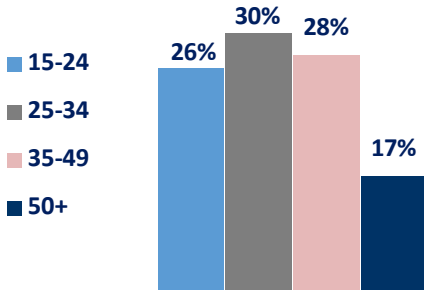

Isolezwe is a modern Zulu language newspaper that champions the reading needs of its audience. It covers gripping and exciting subjects of reader interest e.g. local, regional, national and international news and sport while always reflecting the spirit of the Zulu nation.

AGE

GENDER

RACE

HOUSEHOLD INCOME

SEM

MATRIC: 24%
TERTIARY : 45%

WORKING: 59%

38% OWN/USE/MANTAIN
BOUGHT NEW: 82%
HAVE 2 VEHICLES IN HH: 20%