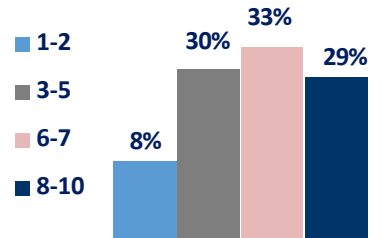

AGE

GENDER

RACE

HOUSEHOLD INCOME

HH Monthly Average
R 11 552

SEM

MATRIC: 23%
TERTIARY : 46%

WORKING: 50%

36% OWN/USE/MANTAIN
BOUGHT NEW: 87%
HAVE 2 VEHICLES IN HH: 20%

BANKED: 68%

79%

HAVE
SMARTPHONES
82% USE IT TO
ACCESS WWW

81%

RESPONSIBLE FOR
DAY-TO-DAY
PURCHASES

100%

READERSHIP IN KZN

83%

LOOKED AT/
BOUGHT CLOTHING
(P 6 MONTHS)