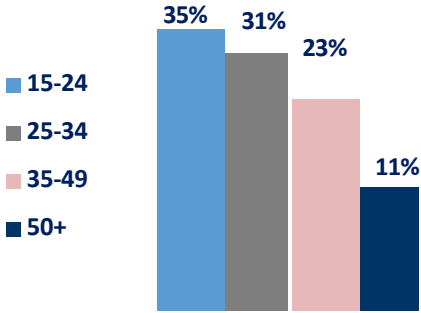

AGE

GENDER

RACE

HOUSEHOLD INCOME

HH Monthly Average
R 11 552

SEM

MATRIC: 23%
TERTIARY : 46%

WORKING: 50%

83%

LOOKED AT/
BOUGHT CLOTHING
(P 6 MONTHS)