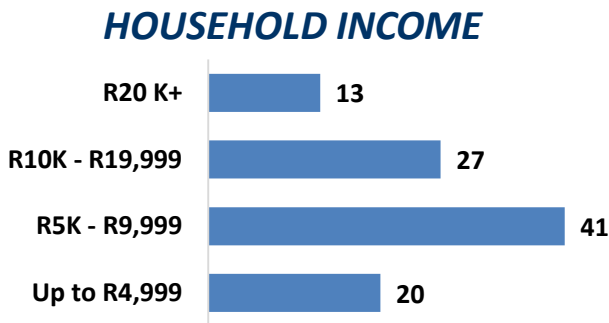

MATRIC: 43%
TERTIARY : 16%

WORKING: 48%
SELF EMPLOYED: 5%

BOUGHT NEW: 8%
HAVE 2 VEHICLES IN HH: 6%

BANKED: 75%

71%

HAVE SMARTPHONES
72% USE IT TO ACCESS WWW

78%

RESPONSIBLE FOR DAY-TO-DAY PURCHASES