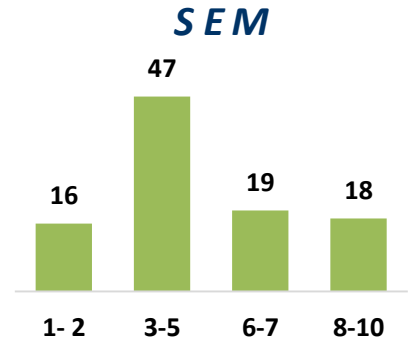

Isolezwe is a modern Zulu language newspaper that champions the reading needs of its audience. It covers gripping and exciting subjects of reader interest e.g. local, regional, national and international news and sport while always reflecting the spirit of the Zulu nation.

MATRIC: 43%
TERTIARY : 16%

WORKING: 48%
SELF EMPLOYED: 5%

BOUGHT NEW: 8%
HAVE 2 VEHICLES IN HH: 6%

BANKED: 75%

71%

HAVE SMARTPHONES
72% USE IT TO ACCESS WWW

78%

RESPONSIBLE FOR DAY-TO-DAY PURCHASES