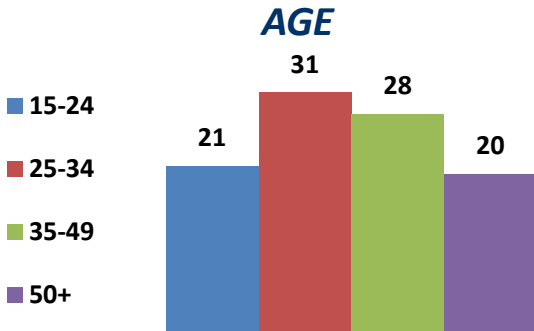

Isolezwe is a modern Zulu language newspaper that champions the reading needs of its audience. It covers gripping and exciting subjects of reader interest e.g. local, regional, national and international news and sport while always reflecting the spirit of the Zulu nation.

84%

READERSHIP IN KZN

85%

LOOKED AT/ BOUGHT CLOTHING (P 6 MONTHS)