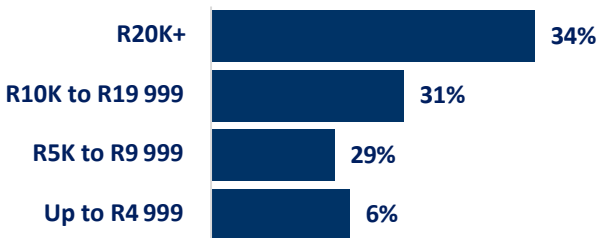

HOUSEHOLD INCOME

HH Monthly Average
R22 356