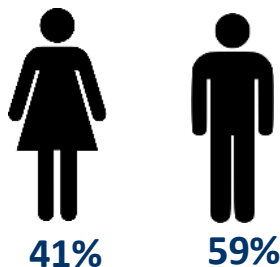

INFLUENCE

TOTAL READERSHIP: 584,000

CIRCULATION: 139,917

Influence: An authoritative Sunday supplement consisting largely of long-form journalism, typically covering in the moment topics and news features, and focusing on media and culture, the environment, social justice, gender, race and innovation.

Influence appears in Sunday Independent, Sunday Tribune and Weekend Argus Sunday.

AGE

GENDER

RACE

HOUSEHOLD INCOME

HH Monthly Average
R22 356

SEM

MATRIC: 40%
TERTIARY : 22%

WORKING: 43%
SELF EMPLOYED: 6%

BOUGHT NEW: 23%
HAVE 2 VEHICLES IN HH: 33%

BANKED: 86%

68%

HAVE SMARTPHONES
68% USE IT TO ACCESS WWW

77%

RESPONSIBLE FOR DAY-TO-DAY PURCHASES

10% GAUTENG

68% KZN
21% WESTERN CAPE

78%

LOOKED AT/BOUGHT CLOTHING (P 6 MONTHS)