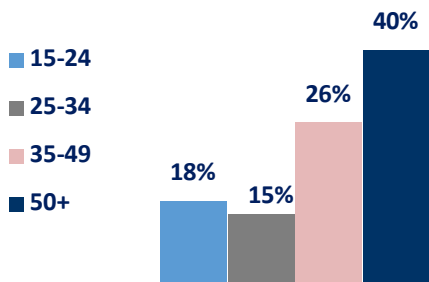

INFLUENCE

TOTAL READERSHIP: 584,000

CIRCULATION: 139,917

Influence: An authoritative Sunday supplement consisting largely of long-form journalism, typically covering in the moment topics and news features, and focusing on media and culture, the environment, social justice, gender, race and innovation.

Influence appears in Sunday Independent, Sunday Tribune and Weekend Argus Sunday.

AGE