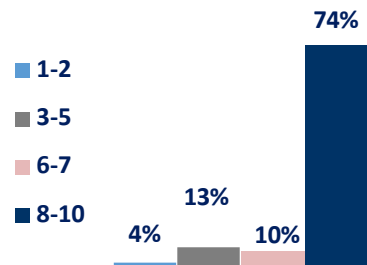

INFLUENCE

TOTAL READERSHIP: 584,000

CIRCULATION: 139,917

Influence: An authoritative Sunday supplement consisting largely of long-form journalism, typically covering in the moment topics and news features, and focusing on media and culture, the environment, social justice, gender, race and innovation.

Influence appears in Sunday Independent, Sunday Tribune and Weekend Argus Sunday.

AGE

GENDER

RACE

HOUSEHOLD INCOME

HH Monthly Average
R22 356

SEM

MATRIC: 40%
TERTIARY : 22%

WORKING: 43%
SELF EMPLOYED: 6%

BOUGHT NEW: 23%
HAVE 2 VEHICLES IN HH: 33%

BANKED: 86%

68%

HAVE SMARTPHONES
68% USE IT TO ACCESS WWW

77%

RESPONSIBLE FOR DAY-TO-DAY PURCHASES

10% GAUTENG

68% KZN
21% WESTERN CAPE

78%

LOOKED AT/BOUGHT CLOTHING (P 6 MONTHS)