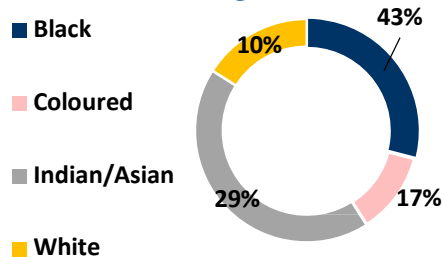

INFLUENCE

TOTAL READERSHIP: 584,000

CIRCULATION: 139,917

Influence: An authoritative Sunday supplement consisting largely of long-form journalism, typically covering in the moment topics and news features, and focusing on media and culture, the environment, social justice, gender, race and innovation.

Influence appears in Sunday Independent, Sunday Tribune and Weekend Argus Sunday.

AGE

GENDER

RACE

HOUSEHOLD INCOME

HH Monthly Average
R22 356

SEM

MATRIC: 40%
TERTIARY : 22%

WORKING: 43%
SELF EMPLOYED: 6%

BOUGHT NEW: 23%
HAVE 2 VEHICLES IN HH: 33%

BANKED: 86%

68%

HAVE SMARTPHONES
68% USE IT TO ACCESS WWW

77%

RESPONSIBLE FOR DAY-TO-DAY PURCHASES

10% GAUTENG

68% KZN
21% WESTERN CAPE

78%

LOOKED AT/BOUGHT CLOTHING (P 6 MONTHS)