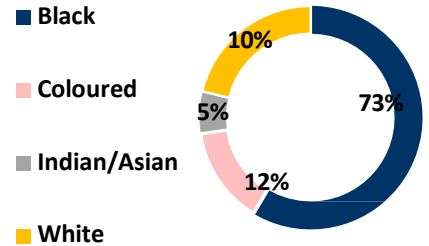

TRAVEL

TOTAL READERSHIP: 496 000

CIRCULATION: 98 489

Hyper local and international travel destinations, attractions and news are in this supplement which appears weekly in Pretoria News Weekend - Independent Traveller (Sat), Saturday Star - Independent Traveller (Sat), Weekend Argus: Saturday - Independent Traveller (Sat) and Weekend Argus: Sunday - Independent Traveller (Sun).

AGE

GENDER

RACE

HOUSEHOLD INCOME

SEM

MATRIC: 44%
TERTIARY : 16%

WORKING: 52%
SELF EMPLOYED: 5%

BOUGHT NEW: 59%
HAVE 2 VEHICLES IN HH: 29%