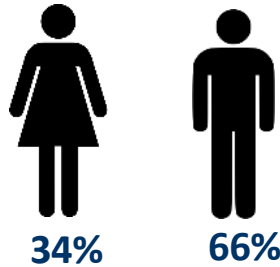

TRAVEL

TOTAL READERSHIP: 496 000

CIRCULATION: 98 489

Hyper local and international travel destinations, attractions and news are in this supplement which appears weekly in Pretoria News Weekend - Independent Traveller (Sat), Saturday Star - Independent Traveller (Sat), Weekend Argus: Saturday - Independent Traveller (Sat) and Weekend Argus: Sunday - Independent Traveller (Sun).

AGE

GENDER

RACE

HOUSEHOLD INCOME

SEM

MATRIC: 44%
TERTIARY : 16%

WORKING: 52%
SELF EMPLOYED: 5%

BOUGHT NEW: 59%
HAVE 2 VEHICLES IN HH: 29%