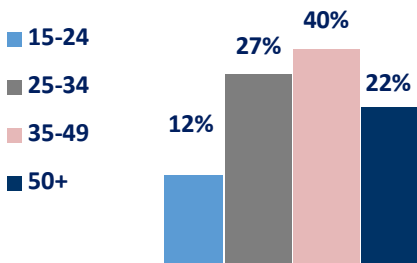

TRAVEL

TOTAL READERSHIP: 496 000

CIRCULATION: 98 489

Hyper local and international travel destinations, attractions and news are in this supplement which appears weekly in Pretoria News Weekend - Independent Traveller (Sat), Saturday Star - Independent Traveller (Sat), Weekend Argus: Saturday - Independent Traveller (Sat) and Weekend Argus: Sunday - Independent Traveller (Sun).

AGE

GENDER

RACE

HOUSEHOLD INCOME

SEM

MATRIC: 44%
TERTIARY : 16%

WORKING: 52%
SELF EMPLOYED: 5%

BOUGHT NEW: 59%
HAVE 2 VEHICLES IN HH: 29%