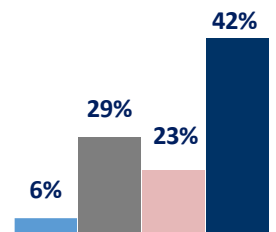

AGE

GENDER

RACE

HOUSEHOLD INCOME

SEM

MATRIC: 44%
TERTIARY : 16%

WORKING: 52%
SELF EMPLOYED: 5%

BOUGHT NEW: 59%
HAVE 2 VEHICLES IN HH: 29%

BANKED: 87%

59%

HAVE SMARTPHONES
88% USE IT TO ACCESS WWW

71%

RESPONSIBLE FOR DAY-TO-DAY PURCHASES

45% GAUTENG

31% WESTERN CAPE
14% MPUMALANGA

57%

LOOKED AT/BOUGHT CLOTHING (P 6 MONTHS)