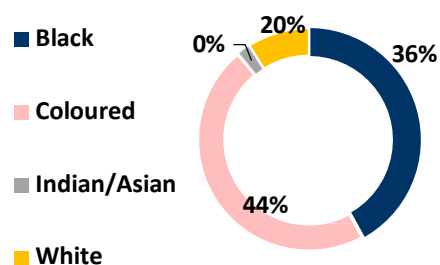

Weekend Argus

ON SUNDAY

AGE

GENDER

RACE

HOUSEHOLD INCOME

HH Monthly Average
R18 510

SEM

MATRIC: 29%
TERTIARY : 41%

WORKING: 83%
SELF EMPLOYED: 12%

BOUGHT NEW: 22%
HAVE 2 VEHICLES IN HH: 40%

BANKED: 97%

86%

HAVE SMARTPHONES
78% USE IT TO ACCESS WWW

72%

RESPONSIBLE FOR DAY-TO-DAY PURCHASES

100%

READERSHIP IN WESTERN CAPE

62%

LOOKED AT/BOUGHT CLOTHING (P 6 MONTHS)