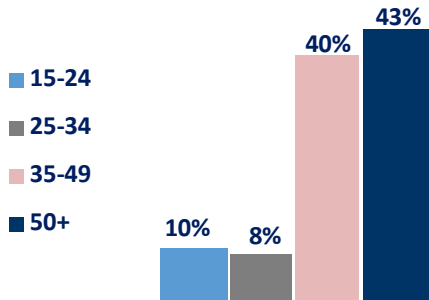

Weekend Argus

ON SUNDAY

AGE

GENDER

RACE

HOUSEHOLD INCOME

HH Monthly Average
R18 510

SEM

MATRIC: 29%
TERTIARY : 41%

WORKING: 83%
SELF EMPLOYED: 12%

BOUGHT NEW: 22%
HAVE 2 VEHICLES IN HH: 40%

BANKED: 97%

86%

HAVE SMARTPHONES
78% USE IT TO ACCESS WWW

72%

RESPONSIBLE FOR DAY-TO-DAY PURCHASES

100%

READERSHIP IN WESTERN CAPE

62%

LOOKED AT/BOUGHT CLOTHING (P 6 MONTHS)