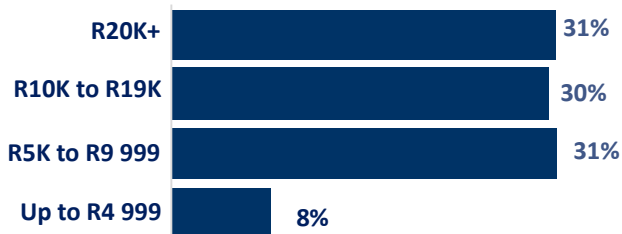

Weekend Argus

ON SUNDAY

AGE

GENDER

RACE

HOUSEHOLD INCOME

HH Monthly Average
R18 510

SEM

MATRIC: 29%
TERTIARY : 41%

WORKING: 83%
SELF EMPLOYED: 12%

BOUGHT NEW: 22%
HAVE 2 VEHICLES IN HH: 40%

BANKED: 97%

86%

HAVE SMARTPHONES
78% USE IT TO ACCESS WWW

72%

RESPONSIBLE FOR DAY-TO-DAY PURCHASES