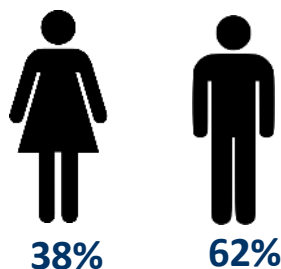

Weekend Argus

ON SUNDAY

AGE

GENDER

RACE

HOUSEHOLD INCOME

HH Monthly Average
R18 510

SEM

MATRIC: 29%
TERTIARY : 41%

WORKING: 83%
SELF EMPLOYED: 12%

BOUGHT NEW: 22%
HAVE 2 VEHICLES IN HH: 40%

BANKED: 97%

86%

HAVE SMARTPHONES
78% USE IT TO ACCESS WWW

72%

RESPONSIBLE FOR DAY-TO-DAY PURCHASES

100%

READERSHIP IN WESTERN CAPE

62%

LOOKED AT/BOUGHT CLOTHING (P 6 MONTHS)