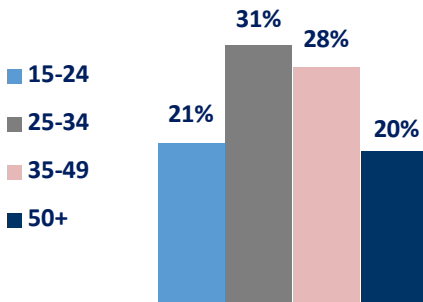

AGE

GENDER

RACE

HOUSEHOLD INCOME

SEM

MATRIC: 43%
TERTIARY : 16%

WORKING: 48%
SELF EMPLOYED: 5%

BOUGHT NEW: 8%
HAVE 2 VEHICLES IN HH: 6%