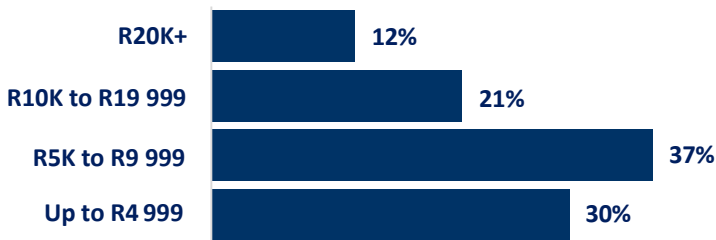

AGE

GENDER

RACE

HOUSEHOLD INCOME

SEM

MATRIC: 43%
TERTIARY : 16%

WORKING: 48%
SELF EMPLOYED: 5%

BOUGHT NEW: 8%
HAVE 2 VEHICLES IN HH: 6%

BANKED: 75%

71%

HAVE SMARTPHONES
72% USE IT TO ACCESS WWW

78%

RESPONSIBLE FOR DAY-TO-DAY PURCHASES

84%

READERSHIP IN KZN

85%