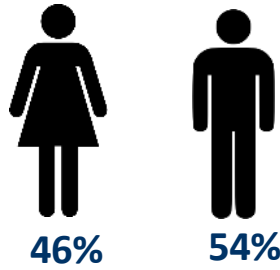

Isolezwe is a modern Zulu language newspaper that champions the reading needs of it's audience. It covers gripping and exciting subjects of reader interest e.g. local, regional, national and international news and sport while always reflecting the spirit of the Zulu nation.

AGE

GENDER

RACE

HOUSEHOLD INCOME

SEM

MATRIC: 43%
TERTIARY : 16%

WORKING: 48%
SELF EMPLOYED: 5%

BOUGHT NEW: 8%
HAVE 2 VEHICLES IN HH: 6%