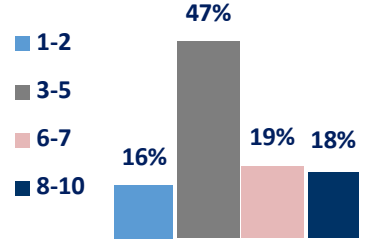

AGE

GENDER

RACE

HOUSEHOLD INCOME

SEM

MATRIC: 43%
TERTIARY : 16%

WORKING: 48%
SELF EMPLOYED: 5%

BOUGHT NEW: 8%
HAVE 2 VEHICLES IN HH: 6%

BANKED: 75%

71%

HAVE SMARTPHONES
72% USE IT TO ACCESS WWW

78%

RESPONSIBLE FOR DAY-TO-DAY PURCHASES

84%

READERSHIP IN KZN

85%

LOOKED AT/ BOUGHT CLOTHING (P 6 MONTHS)