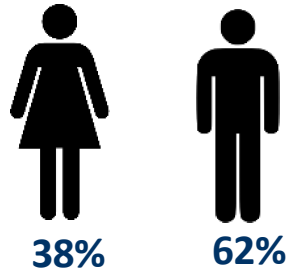

Weekend Argus

ON SATURDAY

AGE

GENDER

RACE

HOUSEHOLD INCOME

HH Monthly Average
R17 874

SEM

MATRIC: 31%
TERTIARY : 45%

WORKING: 64%
SELF EMPLOYED: 7%

BOUGHT NEW: 24%
HAVE 2 VEHICLES IN HH: 25%

BANKED: 92%

88%

HAVE SMARTPHONES
80% USE IT TO ACCESS WWW

73%

RESPONSIBLE FOR DAY-TO-DAY PURCHASES

100%

READERSHIP IN WESTERN CAPE

77%

LOOKED AT/ BOUGHT CLOTHING (P 6 MONTHS)