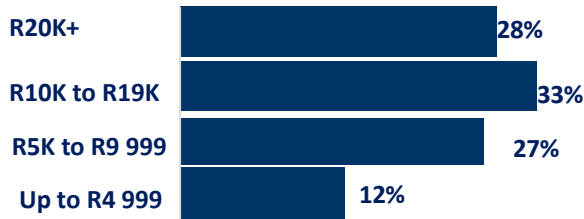

Weekend Argus

ON SATURDAY

AGE

GENDER

RACE

HOUSEHOLD INCOME

HH Monthly Average
R17 874

SEM

MATRIC: 31%
TERTIARY : 45%

WORKING: 64%
SELF EMPLOYED: 7%

BOUGHT NEW: 24%
HAVE 2 VEHICLES IN HH: 25%

BANKED: 92%

88%

HAVE SMARTPHONES
80% USE IT TO ACCESS WWW

73%

RESPONSIBLE FOR DAY-TO-DAY PURCHASES