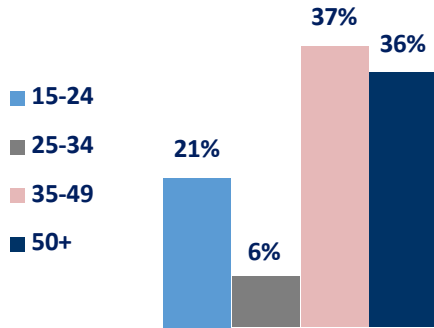

Weekend Argus

ON SATURDAY

AGE

GENDER

RACE

HOUSEHOLD INCOME

HH Monthly Average
R17 874

SEM

MATRIC: 31%
TERTIARY : 45%

WORKING: 64%
SELF EMPLOYED: 7%

BOUGHT NEW: 24%
HAVE 2 VEHICLES IN HH: 25%

BANKED: 92%

88%

HAVE SMARTPHONES
80% USE IT TO ACCESS WWW

73%

RESPONSIBLE FOR DAY-TO-DAY PURCHASES

100%

READERSHIP IN WESTERN CAPE

77%

LOOKED AT/ BOUGHT CLOTHING (P 6 MONTHS)