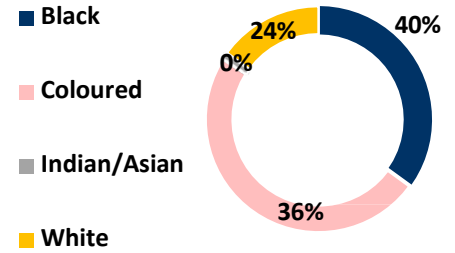

Weekend Argus

ON SATURDAY

AGE

GENDER

RACE

HOUSEHOLD INCOME

HH Monthly Average
R17 874

SEM

100%

READERSHIP IN WESTERN CAPE

77%

LOOKED AT/ BOUGHT CLOTHING (P 6 MONTHS)