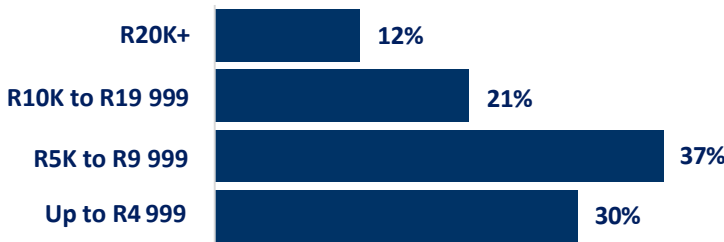

**AGE**

**GENDER**

**RACE**

**HOUSEHOLD INCOME**

**SEM**

**MATRIC: 43%**  
**TERTIARY : 16%**

**WORKING: 48%**  
**SELF EMPLOYED: 5%**

**BOUGHT NEW: 8%**  
**HAVE 2 VEHICLES IN HH: 6%**

**BANKED: 75%**

**71%**

**HAVE SMARTPHONES**  
**72% USE IT TO ACCESS WWW**

**78%**

**RESPONSIBLE FOR DAY-TO-DAY PURCHASES**

**84%**

**READERSHIP IN KZN**

**85%**