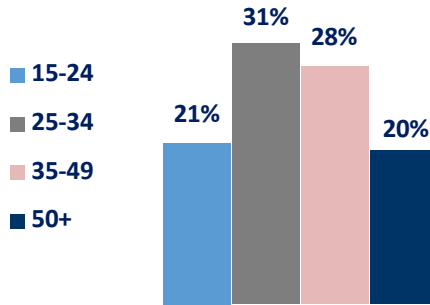

Isolezwe is a modern Zulu language newspaper that champions the reading needs of it's audience. It covers gripping and exciting subjects of reader interest e.g. local, regional, national and international news and sport while always reflecting the spirit of the Zulu nation.

**AGE**

**GENDER**

**RACE**

**HOUSEHOLD INCOME**

**SEM**

**MATRIC: 43%**  
**TERTIARY : 16%**

**WORKING: 48%**  
**SELF EMPLOYED: 5%**

**BOUGHT NEW: 8%**  
**HAVE 2 VEHICLES IN HH: 6%**