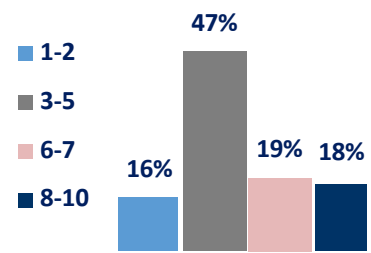

**AGE**

**GENDER**

**RACE**

**HOUSEHOLD INCOME**

**SEM**

**MATRIC: 43%**  
**TERTIARY : 16%**

**WORKING: 48%**  
**SELF EMPLOYED: 5%**

**BOUGHT NEW: 8%**  
**HAVE 2 VEHICLES IN HH: 6%**

**BANKED: 75%**

**71%**

**HAVE SMARTPHONES**  
**72% USE IT TO ACCESS WWW**

**78%**

**RESPONSIBLE FOR DAY-TO-DAY PURCHASES**

**84%**

**READERSHIP IN KZN**

**85%**

**LOOKED AT/ BOUGHT CLOTHING (P 6 MONTHS)**