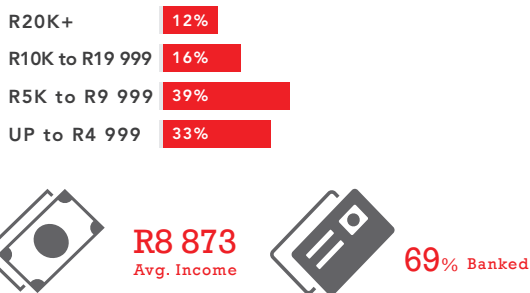

HOUSEHOLD INCOME: