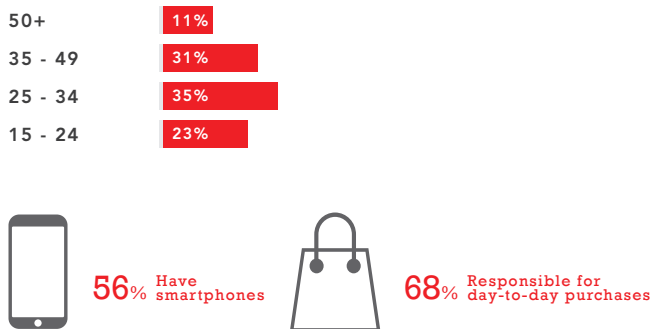

READER AGE:

Note: VAT calculated at 14% | *PAMS1 / ABC 2018 Q3