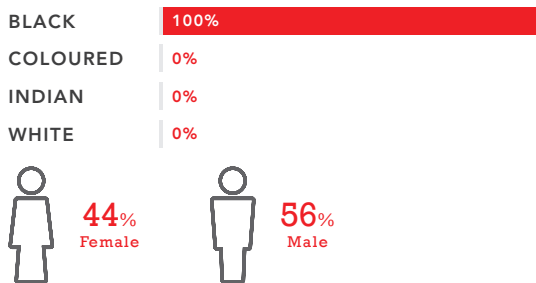

READER DEMOGRAPHICS: