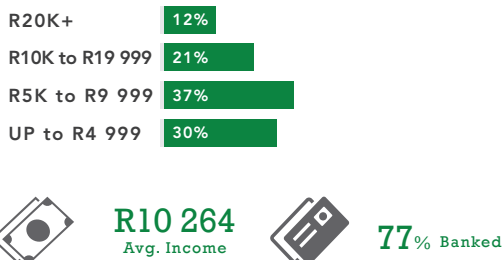

HOUSEHOLD INCOME: