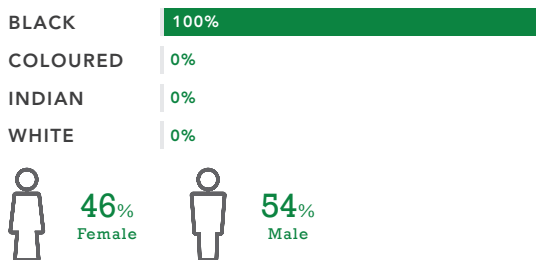

TARGET MARKET: KZN's LSM 8 – 10 readers.

ISOLEZWE - MAIN BODY (per single column centimetre)							
BLACK & WHITE	INC. 14% VAT	1 SPOT COLOUR	INC. 14% VAT	2 SPOT COLOUR	INC. 14% VAT	FULL COLOUR	INC. 14% VAT
R156.10	R177.95	R156.10	R177.95	R156.10	R177.95	R156.10	R177.95
ISOLEZWE - GAUTENG							
BLACK & WHITE	INC. 14% VAT	1 SPOT COLOUR	INC. 14% VAT	2 SPOT COLOUR	INC. 14% VAT	FULL COLOUR	INC. 14% VAT
R75.60	R86.18	R75.60	R86.18	R75.60	R86.18	R75.60	R86.18
ISOLEZWE - MOTORING							
BLACK & WHITE	INC. 14% VAT	1 SPOT COLOUR	INC. 14% VAT	2 SPOT COLOUR	INC. 14% VAT	FULL COLOUR	INC. 14% VAT
R108.41	R123.59	R108.41	R123.59	R108.41	R123.59	R108.41	R123.59

PREMIUM POSITIONS (minimum 28 day's notice of cancellation)		
B/W, SPOT OR FULL COLOUR	excl.VAT	Incl.VAT
Front page solus (10x7)	R21 854.00	R24 913.56
GUARANTEED POSITIONS		
Page 2 (10x7)	R13 112.40	R14 948.14
Page 3 (12x7)	R15 734.88	R17 937.76
Back page (15x7)	R16 390.50	R18 685.17

COLUMN WIDTHS		MAXIMUM ADVERTISING SPACE: 39cm x 7 col (26,4cm)
1 column	= 36mm	
2 columns	= 74mm	
3 columns	= 112mm	
4 columns	= 150mm	
5 columns	= 188mm	
6 columns	= 226mm	
7 columns	= 264mm	

BOOKING/CANCELLATION AND MATERIAL DEADLINES	
DEADLINES	
MAIN BODY	Booking: 4pm, 3 days prior to publication. Ad Material: 4pm, 2 working days prior to publication. Cancellations: 4pm, 2 working days prior to publication.

READERSHIP: 1 154m PRINT: 1 079m / CIRCULATION: 78 220 / DIGITAL: 123 646

READER DEMOGRAPHICS: