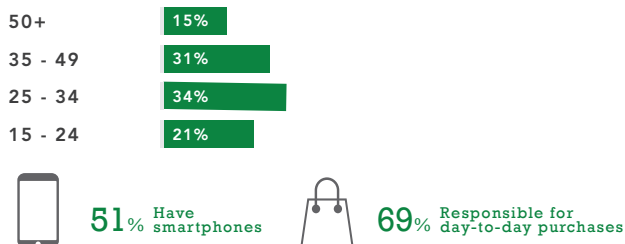

READER AGE:

Note: VAT calculated at 14% | *PAMS1 / ABC 2018 Q3