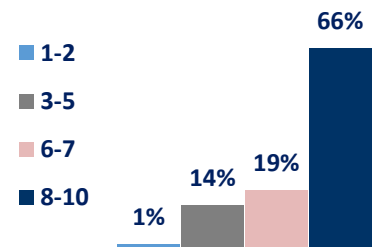

AGE

GENDER

RACE

HOUSEHOLD INCOME

SEM

MATRIC: 44%
TERTIARY : 20%

WORKING: 53%
SELF EMPLOYED: 8%

259K OWNERS
BOUGHT NEW: 52%
HAVE 2 VEHICLES IN HH: 39%

BANKED: 86%

71%

HAVE SMARTPHONES
90% USE IT TO ACCESS WWW

77%

RESPONSIBLE FOR DAY-TO-DAY PURCHASES

39% GAUTENG

37% KZN
14% WESTERN CAPE

69%

LOOKED AT/ BOUGHT CLOTHING (P 6 MONTHS)