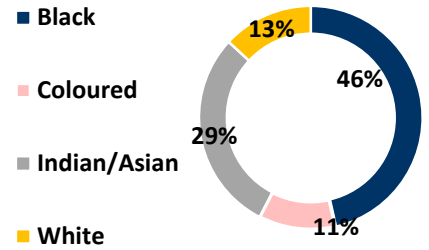

AGE

GENDER

RACE

HOUSEHOLD INCOME

SEM

MATRIC: 44%
TERTIARY : 20%

WORKING: 53%
SELF EMPLOYED: 8%

259K OWNERS
BOUGHT NEW: 52%
HAVE 2 VEHICLES IN HH: 39%