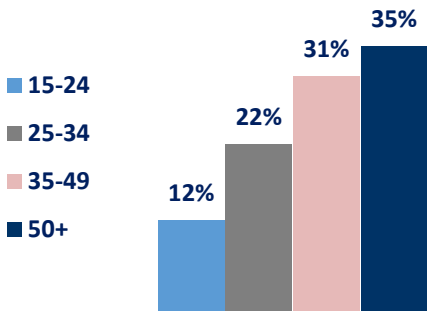

AGE

GENDER

RACE

HOUSEHOLD INCOME

SEM

MATRIC: 44%
TERTIARY : 20%

WORKING: 53%
SELF EMPLOYED: 8%

259K OWNERS
BOUGHT NEW: 52%
HAVE 2 VEHICLES IN HH: 39%