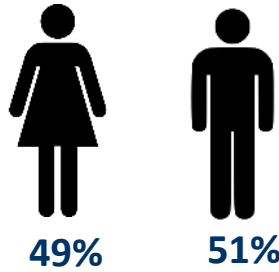

AGE

GENDER

RACE

HOUSEHOLD INCOME

SEM

MATRIC: 44%
TERTIARY : 20%

WORKING: 53%
SELF EMPLOYED: 8%

259K OWNERS
BOUGHT NEW: 52%
HAVE 2 VEHICLES IN HH: 39%